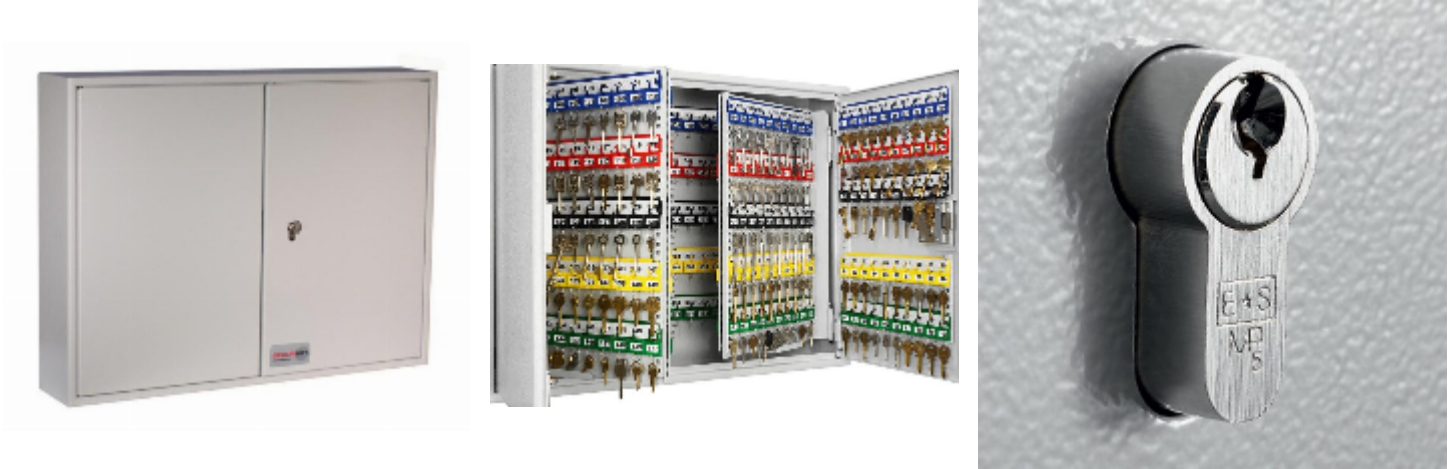

Deep Key Vault for 200 bunches

Deep Key Vault 200

- Heavy duty key cabinet designed to meet the growing need for added security
- Increased depth - Ideal for storing bunches of keys
- Supplied with standard 5-pin Euro single cylinder and 2 keys
- Use your own cylinder to incorporate the cabinet into an existing suited system
- 2.5mm fabricated steel cabinet with flush closing door to resist forced entry
- Adjustable colour coded and numbered hook bars allow the layout to be customised
- Ingenious key tabs are designed to hang so that the number is always visible
- Closed loops included for use with optional security seals
- Key locations can be recorded on the control index which is removable for added security
- Durable Light Grey paint finish will suit most environments
- Cylinder can be easily changed in seconds to ensure total security

Specification

SKU	KVD200
Standard	Silver
Capacity	200 bunches
Locking Options	3/4 Wheel Mechanical Combination, La Gard 702 Electronic, Mechanical Push Button Lock, Safe Logic, Wittkopp Primor 2600