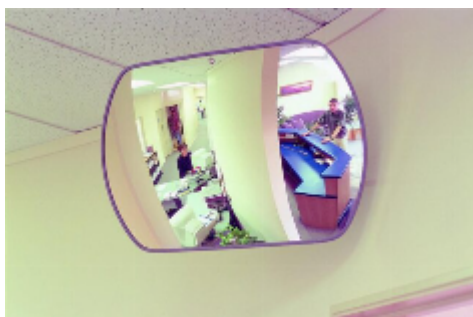

Rectangular Acrylic Interior Convex Mirror

Rectangular Acrylic Interior Convex Mirror

- Rectangular model suitable for restricted height applications
- Prevents accidents and injuries, can also deter theft
- Shatter resistant acrylic face with a protective vinyl edging
- Vacuum metallised coating – Gives the brightest sharpest reflection
- 'J-arm' bracket mount included – allows adjustment to all angles
- Can be fixed to wall or ceiling
- Suitable for internal use only
- Widely used in shops, factories, warehouses, hospitals etc...