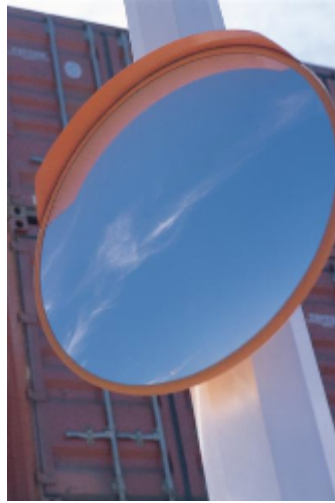

Mirror 800mm Exterior Deluxe

Deluxe Acrylic Exterior Heavy Duty Convex Mirrors - 800mm

- Prevents accidents & injuries, can also deter theft
- White Celuka back 75mm Clamp Bracket.
- Impact resistant acrylic face with computer designed curvature
- Galvanised heavy duty clamp bracket for post mounting - Allows adjustment to all angles
- Incorporates weather resistant hood
- Widely used on loading bays, car parks, warehouses etc...

Specification

SKU	M18087D
Diameter	800mm
Viewing Distance	50 metres