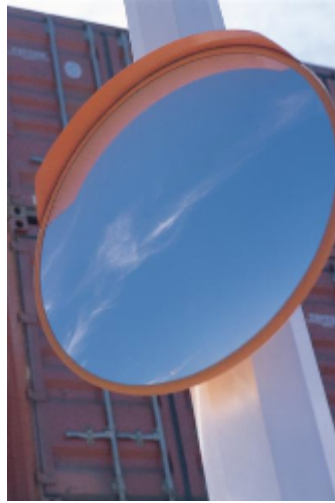

## Mirror 800mm Exterior Deluxe

## Deluxe Acrylic Exterior Heavy Duty Convex Mirrors - 800mm

- Prevents accidents & injuries, can also deter theft
- White Celuka back 75mm Clamp Bracket.
- Impact resistant acrylic face with computer designed curvature
- Galvanised heavy duty clamp bracket for post mounting - Allows adjustment to all angles
- Incorporates weather resistant hood
- Widely used on loading bays, car parks, warehouses etc...

### Specification

<b>SKU</b>	M18087D
<b>Diameter</b>	800mm
<b>Viewing Distance</b>	50 metres