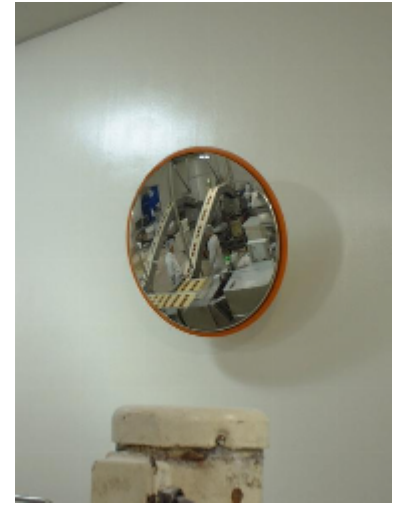

Stainless Steel Food Processing Mirror - 800mm

Stainless Steel Food Processing Mirror - 800mm

- Ideal for the Dairy and Meat Processing industry
- Conforms to food industry standards
- Uses include viewing in to vats, hoppers and mixers
- Helps prevent backlogs and jams on production lines
- Prevents accidents and injuries
- Stainless steel face and backplate
- Stainless steel 'J-arm' mounting bracket for adjustment to all angles
- Can be hygienically cleaned

Specification

SKU	M16187FE
Diameter	800mm
Viewing Distance	60 metres