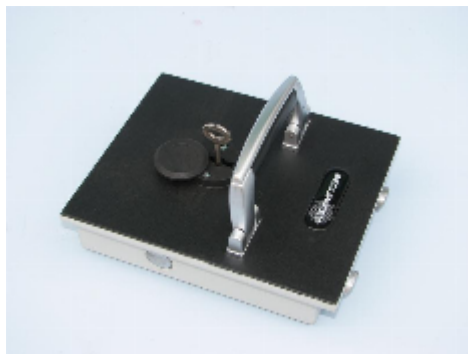

Protector 3 Underfloor Deposit Safe

Protector 3 Deposit

- £6,000 overnight cash cover (£60,000 valuables)**
- Square door safes ideal for larger items such as cash and jewellery boxes and files
- VdS Class 1 lock for added security
- Flock lined to prevent damage to valuables
- Deposit model includes 12 non-magnetic capsules
- Supplied with 2 keys
- Aperture: 290 x 240mm

Specification

| | |
|------------------------------------|----------------------------------|
| SKU | SUP3K |
| Cash Rating | £6,000 |
| External Dimensions (H*W*D) | 470 * 360 * 270mm |
| Locking Options | 3/4 Wheel Mechanical Combination |