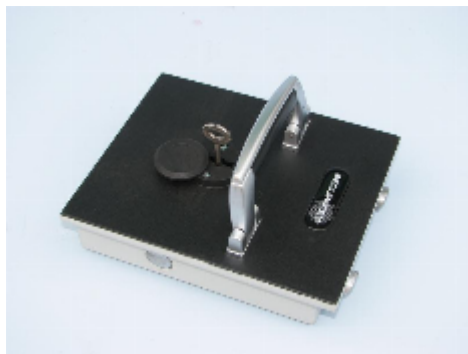

Protector 3 Underfloor Deposit Safe

Protector 3 Deposit

- £6,000 overnight cash cover (£60,000 valuables)**
- Square door safes ideal for larger items such as cash and jewellery boxes and files
- VdS Class 1 lock for added security
- Flock lined to prevent damage to valuables
- Deposit model includes 12 non-magnetic capsules
- Supplied with 2 keys
- Aperture: 290 x 240mm

Specification

SKU	SUP3K
Cash Rating	£6,000
External Dimensions (H*W*D)	470 * 360 * 270mm
Locking Options	3/4 Wheel Mechanical Combination