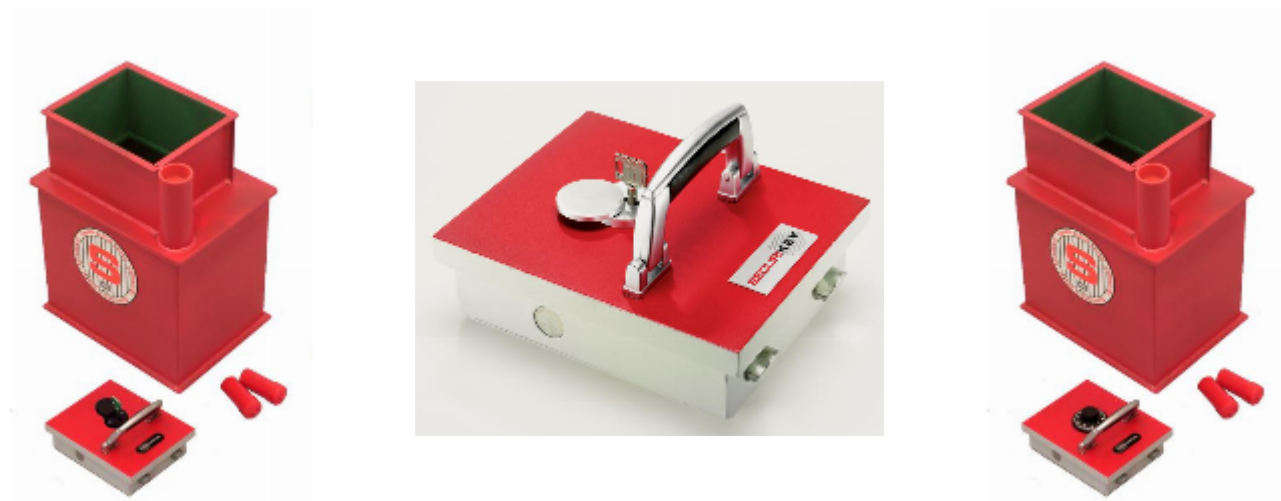

## Protector ABP 3 underfloor deposit safe

### Protector ABP 3 Deposit

- £10,000 overnight cash cover (£100,000 valuables)\*\*
- Square door safes ideal for larger items such as cash and jewellery boxes and files
- VdS Class 1 lock for added security
- Flock lined to prevent damage to valuables
- Deposit model includes 12 non-magnetic capsules
- Supplied with 2 keys
- Aperture: 290 x 240mm

### Specification

|                                    |                                  |
|------------------------------------|----------------------------------|
| <b>SKU</b>                         | SUPABP3K                         |
| <b>Cash Rating</b>                 | £10,000                          |
| <b>External Dimensions (H*W*D)</b> | 470 * 360 * 270mm                |
| <b>Locking Options</b>             | 3/4 Wheel Mechanical Combination |