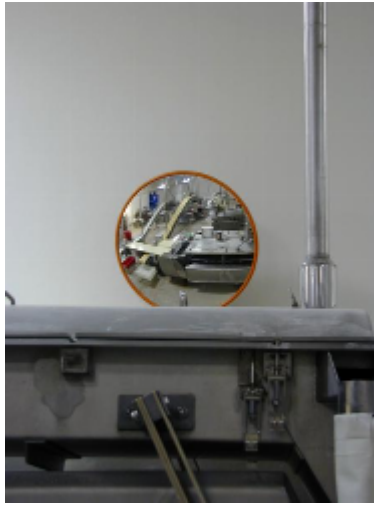

Stainless Steel Food Processing Mirror - 450mm

Stainless Steel Food Processing Mirror - 450mm

- Ideal for the Dairy and Meat Processing industry
- Conforms to food industry standards
- Uses include viewing in to vats, hoppers and mixers
- Helps prevent backlogs and jams on production lines
- Prevents accidents and injuries
- Stainless steel face and backplate
- Stainless steel 'J-arm' mounting bracket for adjustment to all angles
- Can be hygienically cleaned

Specification

SKU	M16144FE
Diameter	450mm
Viewing Distance	32 metres