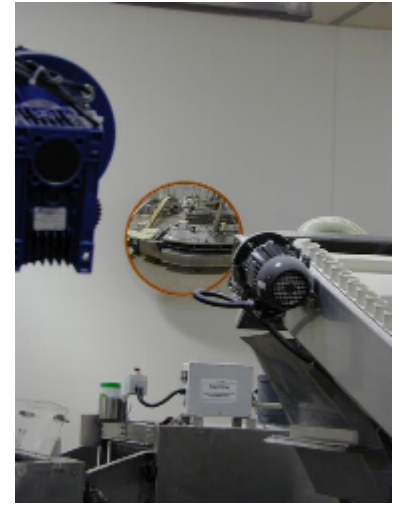

Stainless Steel Food Processing Mirror - 450mm

Stainless Steel Food Processing Mirror - 450mm

- Ideal for the Dairy and Meat Processing industry
- Conforms to food industry standards
- Uses include viewing in to vats, hoppers and mixers
- Helps prevent backlogs and jams on production lines
- Prevents accidents and injuries
- Stainless steel face and backplate
- Stainless steel 'J-arm' mounting bracket for adjustment to all angles
- Can be hygienically cleaned

Specification

SKU	M16144FE
Diameter	450mm
Viewing Distance	32 metres