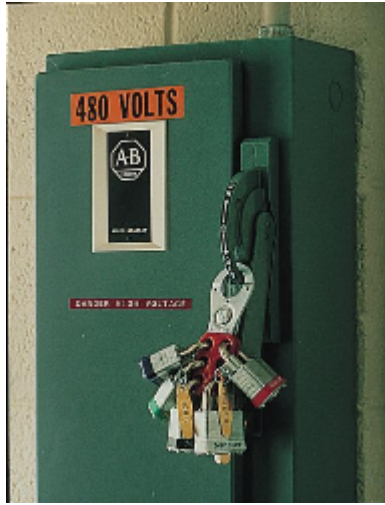

Padlock No.3 *S* Black

Tough laminated steel body
Double locking hardened steel shackle
Vinyl bumper helps prevent scratching and marking
Supplied with 2 keys
Colour - Black

Specification

SKU	3S/BLK
Shackle Diameter	7mm
Horizontal Shackle Clearance	16mm
Vertical Shackle Clearance	19mm
Body Width	40mm