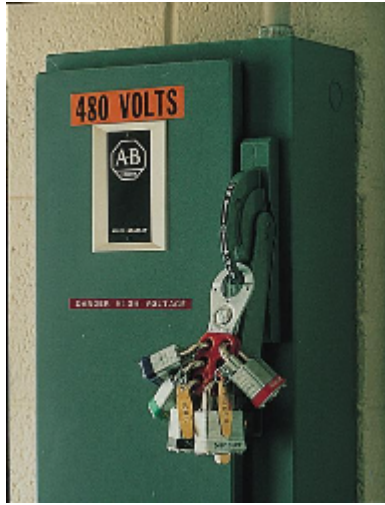

Padlock No.3 *S* Blue

3S 4-Pin Blue

- Tough laminated steel body
- Double locking hardened steel shackle
- Vinyl bumper helps prevent scratching and marking
- Supplied with 2 keys
- Colour - Blue

Specification

SKU	3S/BLU
Shackle Diameter	7mm
Horizontal Shackle Clearance	16mm
Vertical Shackle Clearance	19mm
Body Width	40mm