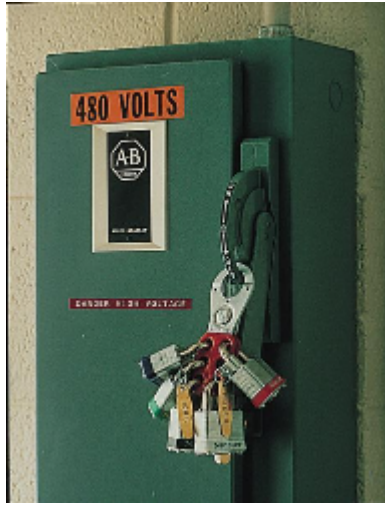

## Padlock No.3 \*S\* Red

### 3S 4-Pin Red

- Tough laminated steel body
- Double locking hardened steel shackle
- Vinyl bumper helps prevent scratching and marking
- Supplied with 2 keys
- Colour - Red

### Specification

<b>SKU</b>	3S/R
<b>Shackle Diameter</b>	7mm
<b>Horizontal Shackle Clearance</b>	16mm
<b>Vertical Shackle Clearance</b>	19mm
<b>Body Width</b>	40mm