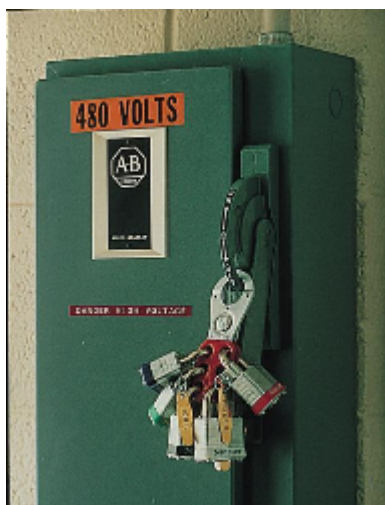

## Padlock No.3 \*S\* White

### 3S 4-Pin White

- Tough laminated steel body
- Double locking hardened steel shackle
- Vinyl bumper helps prevent scratching and marking
- Supplied with 2 keys
- Colour - White

### Specification

<b>SKU</b>	3S/WHT
<b>Shackle Diameter</b>	7mm
<b>Horizontal Shackle Clearance</b>	16mm
<b>Vertical Shackle Clearance</b>	19mm
<b>Body Width</b>	40mm