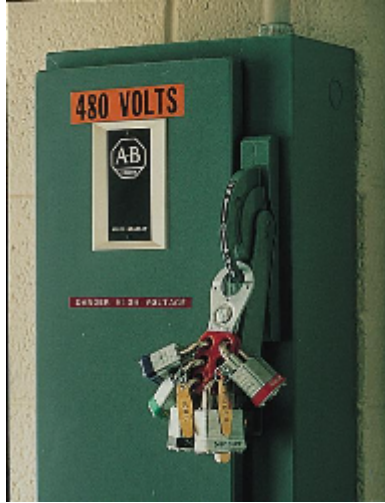

## Padlock No.3 \*S\* White

### 3S 4-Pin White

- Tough laminated steel body
- Double locking hardened steel shackle
- Vinyl bumper helps prevent scratching and marking
- Supplied with 2 keys
- Colour – White

### Specification

SKU	3S/WHT
Shackle Diameter	7mm
Horizontal Shackle Clearance	16mm
Vertical Shackle Clearance	19mm
Body Width	40mm