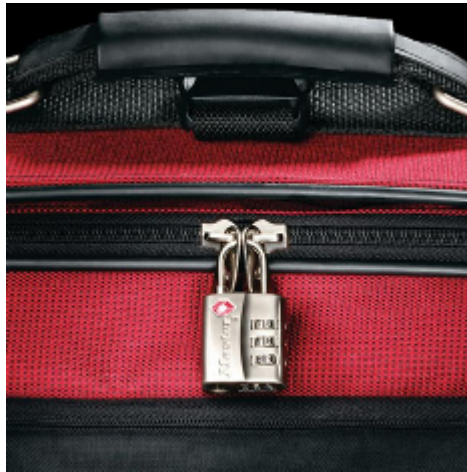

Padlock 4680DNKL Resettable

4680D 3-Digit Code TSA Luggage Lock

- TSA accepted padlock designed to fit most luggage zipper pulls
- 3 digit selectable combination offering 1,000 possible codes
- Die-cast body with steel shackle

Specification

SKU	4680DNKL
Shackle Diameter	3mm
Horizontal Shackle Clearance	13mm
Vertical Shackle Clearance	19mm
Body Width	30mm