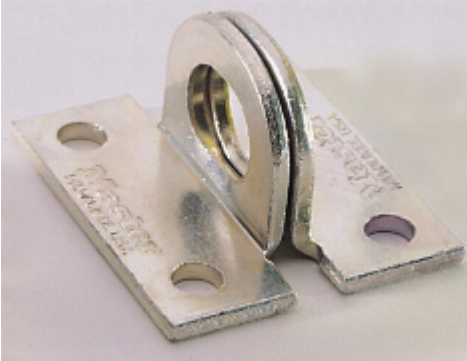

Padlock Eyes 60R (Right Angle In Pairs)

60R Padlock Eyes

- Steel padlock eyes with large diameter shackle hole
- Mount virtually anywhere
- Ideal for gates and shed doors
- Accepts padlocks with shackle diameters of up to 13mm

Specification

SKU	60R
-----	-----