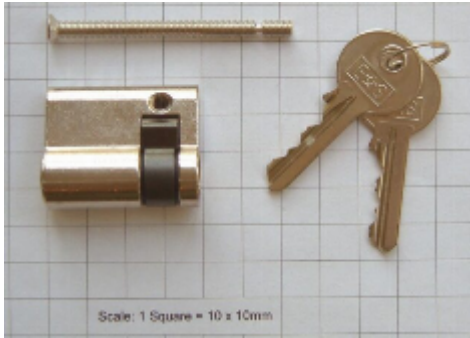

Euro Single Cylinder 5-Pin 40mm - £10.8

Euro Profile half cylinder fitted to the following:

PHZ key cabinets

Key Vault, Deep Key Vault & Key Vault Padlock Cabinets.

Emergency key holding box with solid front

Strongbox – Floorboard & Cupboard Safes

Euro Vault

Post Boxes

Specification

SKU	ALCYE711
-----	----------