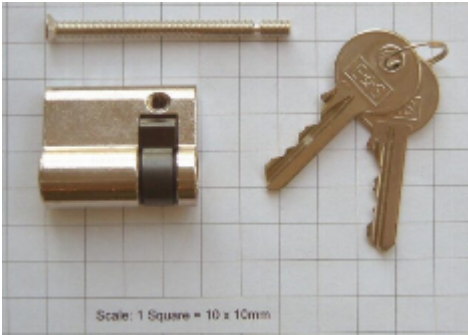

Euro Single Cylinder 5-Pin 40mm

Euro Profile half cylinder fitted to the following:

PHZ key cabinets

Key Vault, Deep Key Vault & Key Vault Padlock Cabinets.

Emergency key holding box with solid front

Strongbox - Floorboard & Cupboard Safes

Euro Vault

Post Boxes

Specification

SKU	ALCYE711
------------	----------