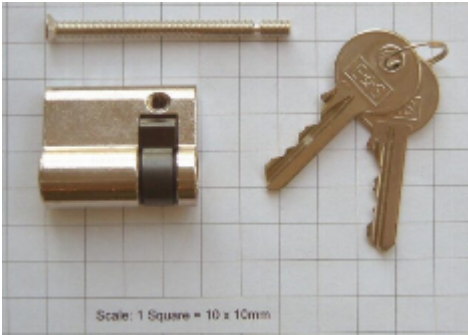

## Euro Single Cylinder 5-Pin 40mm

Euro Profile half cylinder fitted to the following:

PHZ key cabinets

Key Vault, Deep Key Vault & Key Vault Padlock Cabinets.

Emergency key holding box with solid front

Strongbox - Floorboard & Cupboard Safes