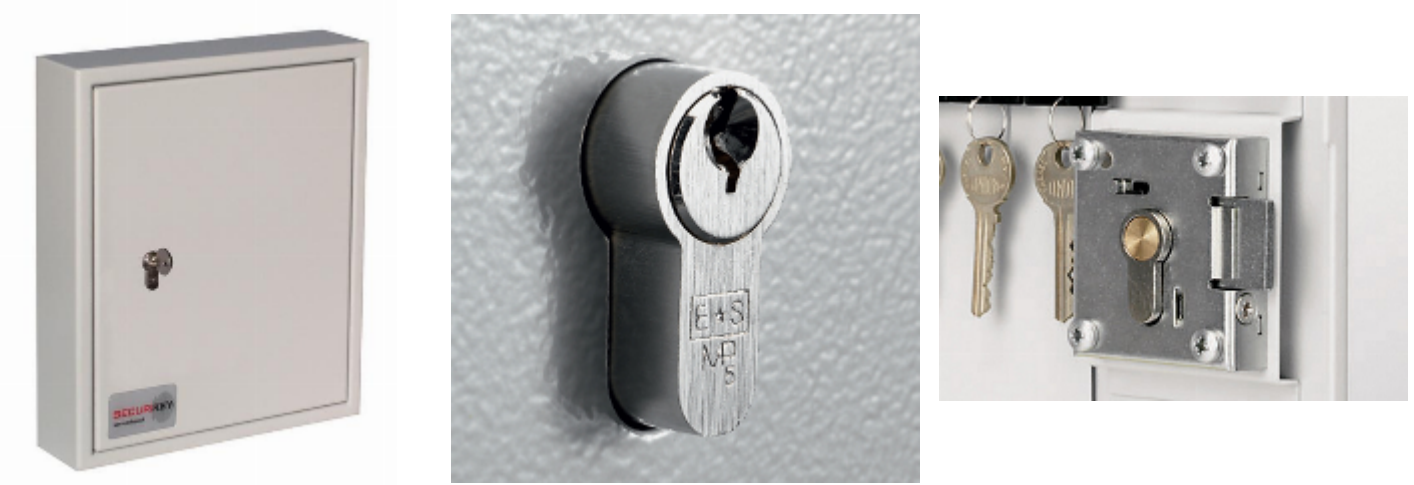

System 48/PHZ with Euro profile cylinder deadlock

System 48/PHZ Euro Cylinder

- 1.5mm steel cabinet with flush closing rim to resist forced entry
- Adjustable colour coded and numbered hook bars allow the layout to be customised
- Ingenious key tabs are designed to hang so that the number is always visible
- Key locations can be recorded on the control index which is removable for added security*
- Ingenious key tabs are designed to hang so that the number is always visible
- Closed loops included for use with optional security seals
- Supplied with Euro profile cylinder security lock and 2 keys
- Use your own cylinder to incorporate the cabinet into an existing suited system
- Cylinder can be easily changed in seconds to ensure total security
- Durable Light Grey paint finish will suit most environments

Specification

SKU	KC048PHZCYL
Standard	Bronze
Capacity	48 keys
Locking Options	Mechanical Push Button Lock