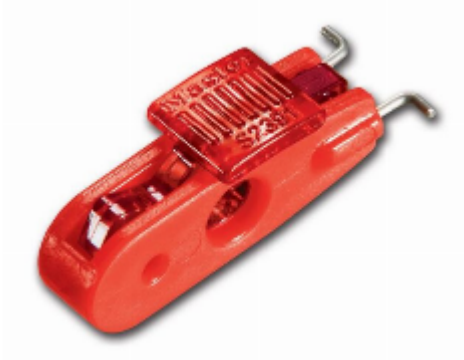

## S2391 Miniature Circuit Breaker Lockout (Red Tab) - Wide Toggles

## S2391 Miniature Circuit Breaker Lockout (Red Tab) Wide Toggles

- Locks out most miniature ISO/DIN circuit breakers throughout the world
- Fits breakers with toggle openings 11mm to 13mm
- Works with all Master Lock safety padlocks and hasps

### Specification

SKU	2391S
-----	-------