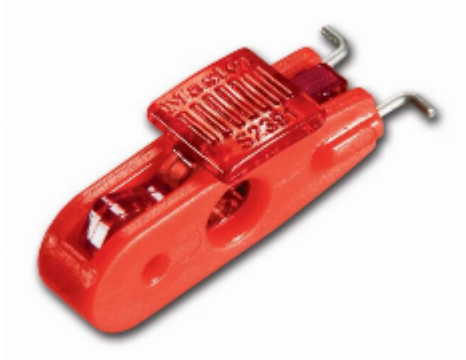

S2391 Miniature Circuit Breaker Lockout (Red Tab) - Wide Toggles

S2391 Miniature Circuit Breaker Lockout (Red Tab) Wide Toggles

- Locks out most miniature ISO/DIN circuit breakers throughout the world
- Fits breakers with toggle openings 11mm to 13mm
- Works with all Master Lock safety padlocks and hasps

Specification

SKU	2391S
-----	-------