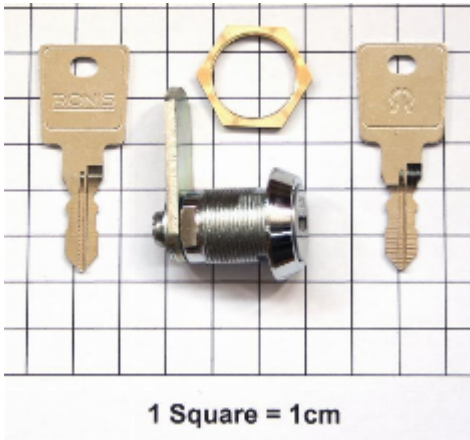

Cam Lock Ronis KT Series Keyed To Differ - Keystor

Cam Lock Ronis KT Series Keyed To Differ

Fitted to Keystor key cabinets

Specification

SKU	ALKT
------------	------