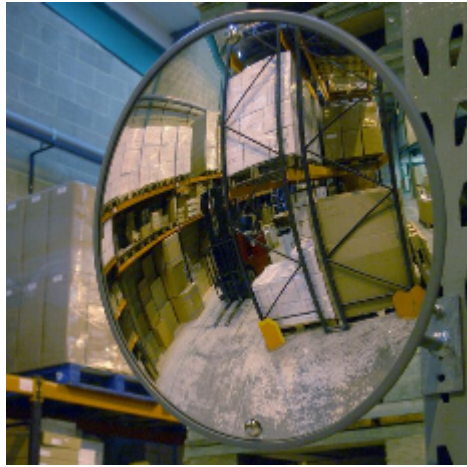

Round Acrylic Budget Interior Convex Mirror - 300mm

Round Acrylic Budget Interior Convex Mirror - 300mm

- Eliminate blind spots
- Essential for the prevention of accidents and injuries
- Ideal for combating the theft of property and valuables
- Shatter resistant acrylic face with a protective vinyl edging
- Vacuum metallised coating - Gives the brightest sharpest reflection
- 'J-arm' bracket mount included - allows adjustment to all angles
- Easily fixed to wall or ceiling
- Suitable for internal use only

Specification

SKU	M18021A
Diameter	300mm
Viewing Distance	5 metres