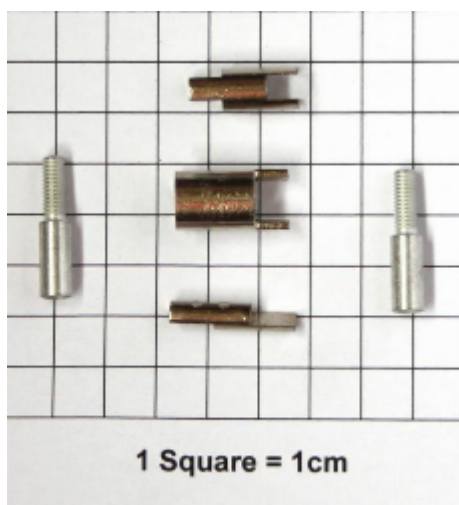

A16540320 Extension Set For Built In Locker Locks

A16540320 Extension Set For Built In Locker Locks

- Suitable for use with 1654,1655 and 1670 locks
- Suits door thicknesses from 17mm to 19mm
- Each kit contains:
 - 2pcs Screw Extensions
 - 1pc Disc Shaft Extension
 - 1pc Cylinder Extension
 - 1pc Clutch Drive Extension
- Download the A16540320 assembly guide from our Installation Instructions section in Help & Support

Specification

SKU

A16540320