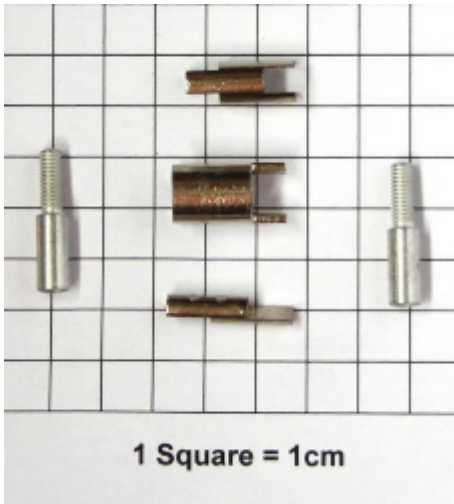

A16540320 Extension Set For Built In Locker Locks

A16540320 Extension Set For Built In Locker Locks

- Suitable for use with 1654, 1655 and 1670 locks
- Suits door thicknesses from 17mm to 19mm
- Each kit contains:
 - 2pcs Screw Extensions
 - 1pc Disc Shaft Extension
 - 1pc Cylinder Extension
 - 1pc Clutch Drive Extension
- Download the A16540320 assembly guide from our Installation Instructions section in Help & Support

Specification

SKU	A16540320
-----	-----------