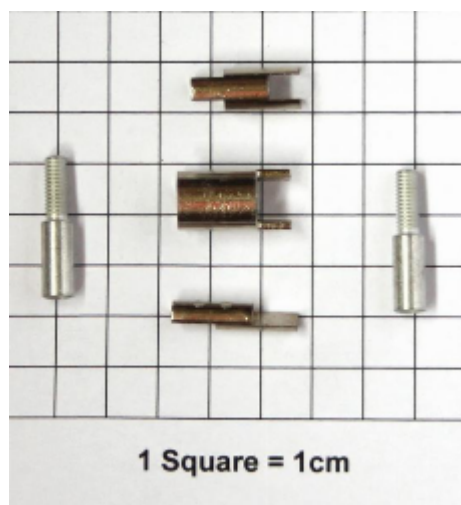

A16540320 Extension Set For Built In Locker Locks

A16540320 Extension Set For Built In Locker Locks

- Suitable for use with 1654,1655 and 1670 locks
- Suits door thicknesses from 17mm to 19mm
- Each kit contains:
 - 2pcs Screw Extensions
 - 1pc Disc Shaft Extension
 - 1pc Cylinder Extension
 - 1pc Clutch Drive Extension
- Download the A16540320 assembly guide from our Installation Instructions section in Help & Support

Specification

SKU	A16540320
-----	-----------