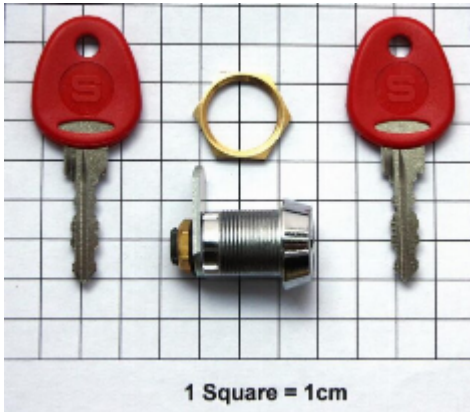

Cam Lock 45 Series Keyed To Differ - Short Cam - System Key Cabinets

Cam Lock 45 Series with short cam keyed to differ

Specification

SKU	AL45SC
-----	--------