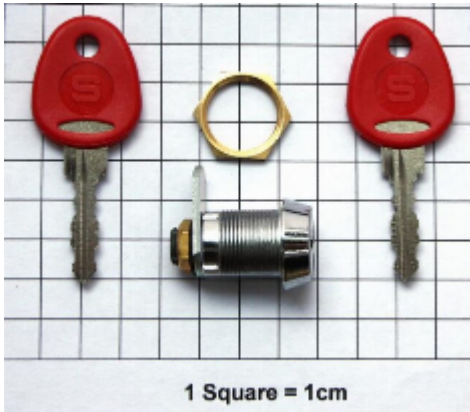

## Cam Lock 45 Series Keyed To Differ - Short Cam - System Key Cabinets

Cam Lock 45 Series with short cam keyed to differ

### Specification

SKU	AL45SC
-----	--------