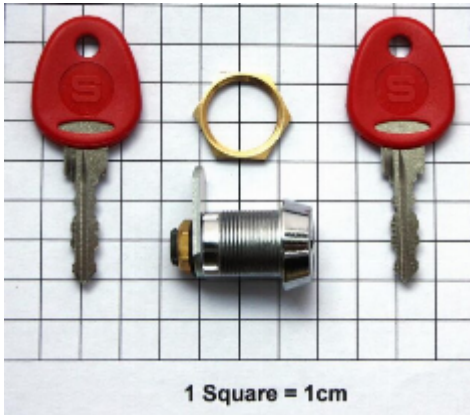

Cam Lock 45 Series Keyed To Differ – Short Cam – System Key Cabinets

Cam Lock 45 Series with short cam keyed to differ

Specification

SKU	AL45SC
-----	--------