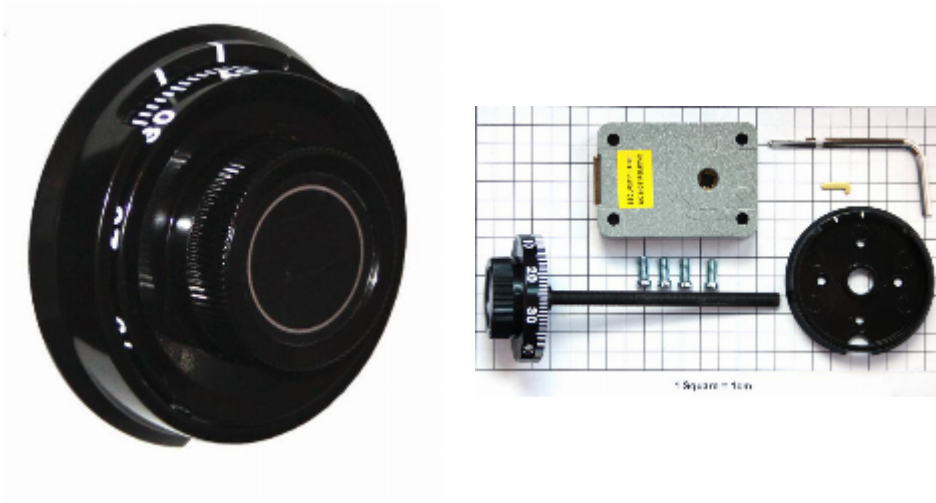

Combination Lock 3-Wheel - Spyproof Dial - Key Cabinets

Locking Option B - Combination lock, 3-wheel c/w spyproof dial

Fitted to System and Key Vault key cabinets

Specification

SKU	ALZLECO
------------	---------