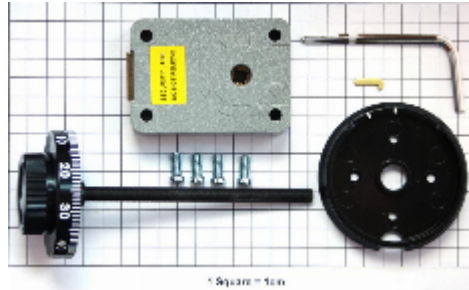

## Combination Lock 3-Wheel - Spyproof Dial - Key Cabinets

Locking Option B - Combination lock, 3-wheel c/w spyproof dial

Fitted to System and Key Vault key cabinets