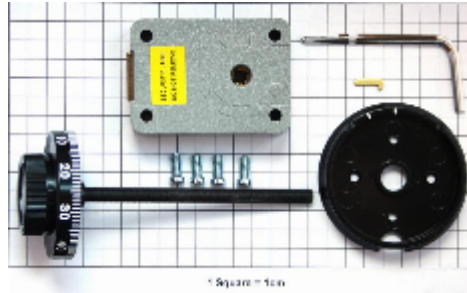

## Combination Lock 3-Wheel – Spyproof Dial – Key Cabinets - £140

Locking Option B – Combination lock, 3-wheel c/w spyproof dial

Fitted to System and Key Vault key cabinets