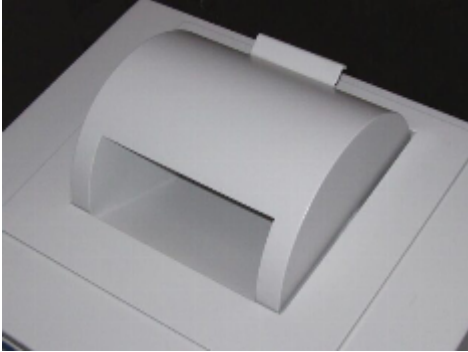

Rotary Deposit System Euro Grade 3 - £1279

Rotary deposit system for Euro Grade 3

Suitable for models 095 upwards

Specification

SKU	ASFEGRD3
Aperture Width	200mm
Aperture Height	90mm