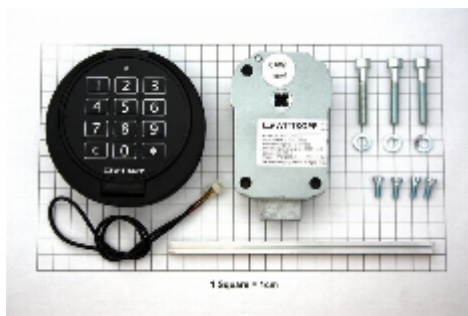

Electronic Lock – Wittkopp Primor 2600 - £299

Locking Option G – Wittkopp Primor 2600

Optional on Euro Grade 0 and 1*, Mini Vault Silver & Mini Vault Gold FR

* Models: 0015 to 0055 and 1015 to 1055

Keypad dimensions (mm): 92 Dia x 28D

Specification

SKU	ALZECAWIP2600
Diameter	92mm