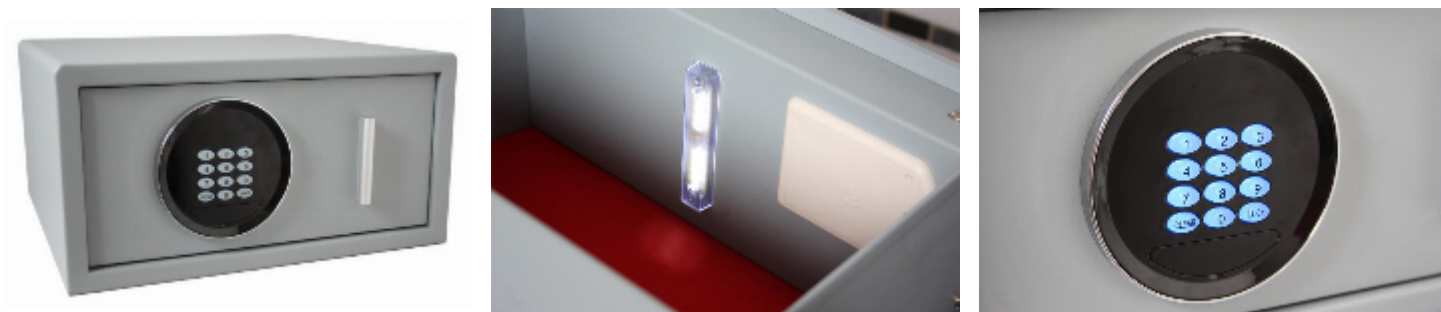

## Euro Vault Drawer Safe 12L - Electronic

## Euro Vault Drawer Safe 12L - Electronic

- £1,500 overnight cash cover (£15,000 valuables)
- 2mm Solid steel electrically welded body
- 4mm Thick door fitted with illuminated electronic keypad
- 20mm Hardened steel locking bolts
- Locking is via a motorised lock - 4 x AA batteries included
- Dual mode locking: fixed code and Hotel mode
- Management override key and master code ensures emergency entry at all times
- Soft foam insert protects valuables from damage
- Automatic interior light for improved visibility
- Suitable for floor / wall fixing - Bolts supplied
- Colour - Metallic Dark Grey RAL7001
- Insurance ratings may change depending on location, Please check with your underwriters

## Specification

<b>SKU</b>	SFEV-DR12-TZE
<b>Cash Rating</b>	£1,500
<b>Internal Dimensions (H*W*D)</b>	135 * 305 * 295mm
<b>External Dimensions (H*W*D)</b>	205 * 400 * 370mm
<b>Volume</b>	12 litres