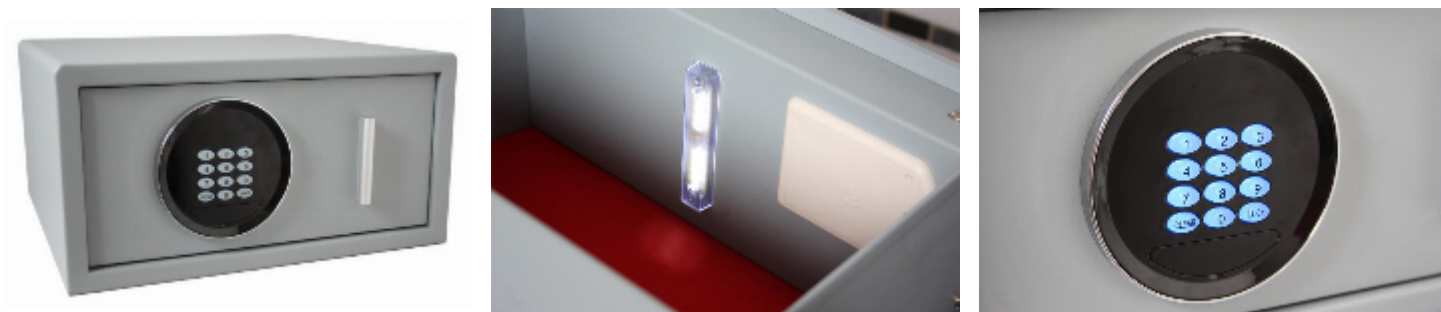

Euro Vault Drawer Safe 12L - Electronic

Euro Vault Drawer Safe 12L - Electronic

- £1,500 overnight cash cover (£15,000 valuables)
- 2mm Solid steel electrically welded body
- 4mm Thick door fitted with illuminated electronic keypad
- 20mm Hardened steel locking bolts
- Locking is via a motorised lock - 4 x AA batteries included
- Dual mode locking: fixed code and Hotel mode
- Management override key and master code ensures emergency entry at all times
- Soft foam insert protects valuables from damage
- Automatic interior light for improved visibility
- Suitable for floor / wall fixing - Bolts supplied
- Colour - Metallic Dark Grey RAL7001
- Insurance ratings may change depending on location, Please check with your underwriters

Specification

SKU	SFEV-DR12-TZE
Cash Rating	£1,500
Internal Dimensions (H*W*D)	135 * 305 * 295mm
External Dimensions (H*W*D)	205 * 400 * 370mm
Volume	12 litres