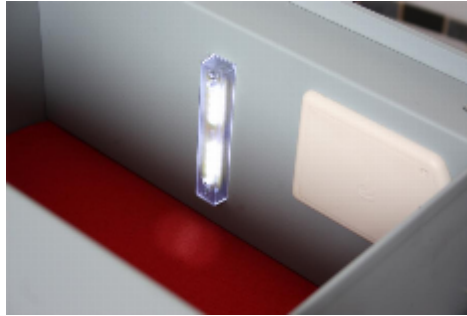

Euro Vault Drawer Safe 12L – Electronic

Euro Vault Drawer Safe 12L – Electronic

- £1,500 overnight cash cover (£15,000 valuables)
- 2mm Solid steel electrically welded body
- 4mm Thick door fitted with illuminated electronic keypad
- 20mm Hardened steel locking bolts
- Locking is via a motorised lock – 4 x AA batteries included
- Dual mode locking: fixed code and Hotel mode
- Management override key and master code ensures emergency entry at all times
- Soft foam insert protects valuables from damage
- Automatic interior light for improved visibility
- Suitable for floor / wall fixing – Bolts supplied
- Colour – Metallic Dark Grey RAL7001
- Insurance ratings may change depending on location, Please check with your underwriters

Specification

SKU	SFEV-DR12-TZE
Cash Rating	£1,500
Internal Dimensions (H*W*D)	135 * 305 * 295mm
External Dimensions (H*W*D)	205 * 400 * 370mm
Volume	12 litres