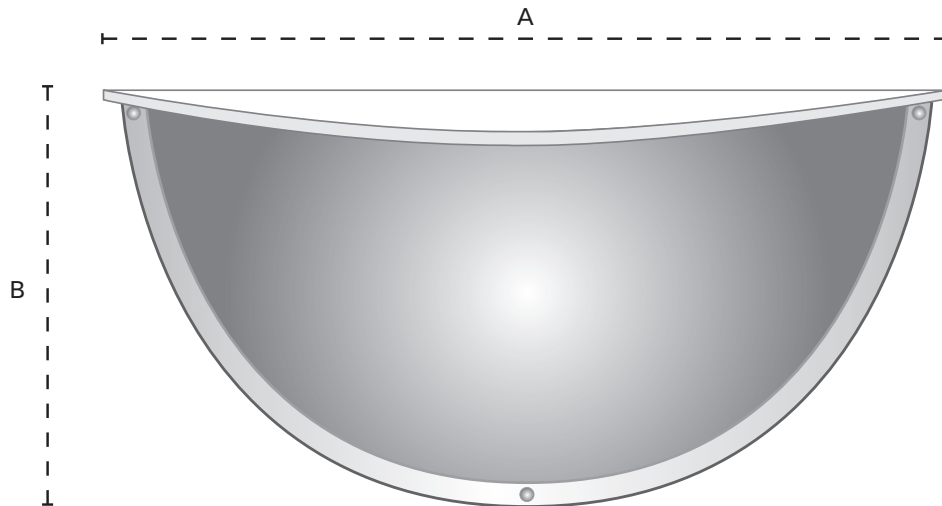

DE LUXE HALF DOME MIRROR WITH MOUNTING HOLES

Part Number	MI8535HE
Total Size (AxB)	660x315mm
Mirror Face Diameter	600x300mm
Mirror Depth	140mm
Acrylic Thickness	3mm
Back Mounting Holes	3 x 10mm
Hole Distance (C)	310mm
Back and Lid	10mm Vinyl Celuka

FRONT VIEW:

BACK VIEW:

SIDEVIEW: