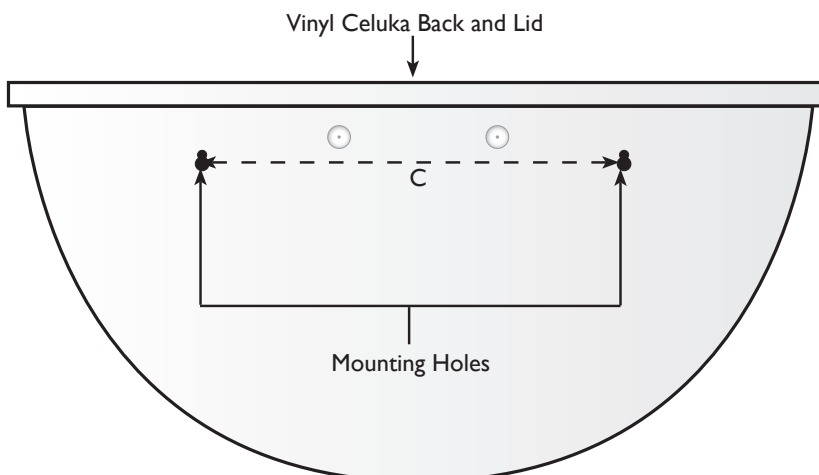

DE LUXE HALF DOME MIRROR WITH MOUNTING HOLES

Part Number	MI8535HE
Total Size (AxB)	660x315mm
Mirror Face Diameter	600x300mm
Mirror Depth	140mm
Acrylic Thickness	3mm
Back Mounting Holes	3 x 10mm
Hole Distance (C)	310mm
Back and Lid	10mm Vinyl Celuka

FRONT VIEW:

BACK VIEW:

SIDEVIEW: