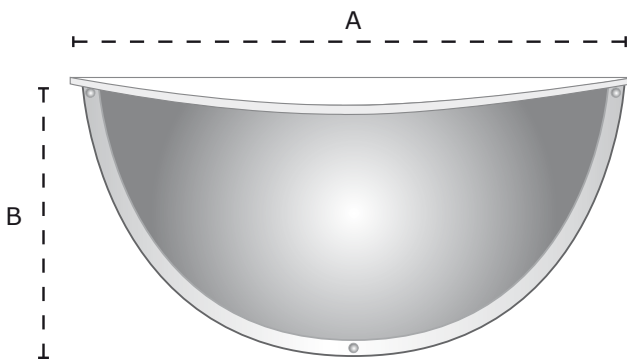

OUTDOOR HALF DOME MIRROR WITH MOUNTING BRACKET

Part Number	MI8535HO	MI8553HO
Total Size (AxB)	660x315mm	960x465mm
Mirror Face Diameter	600x300mm	900x450mm
Mirror Depth	140mm	205
Acrylic Thickness	2mm	2mm
Mounting Bracket Length (C)	190mm	190mm
Mounting Holes	4 x 11mm	4 x 11mm
Back and Lid	10mm Vinyl Celuka	10mm Vinyl Celuka

FRONT VIEW:

BACK VIEW:

SIDE VIEW: