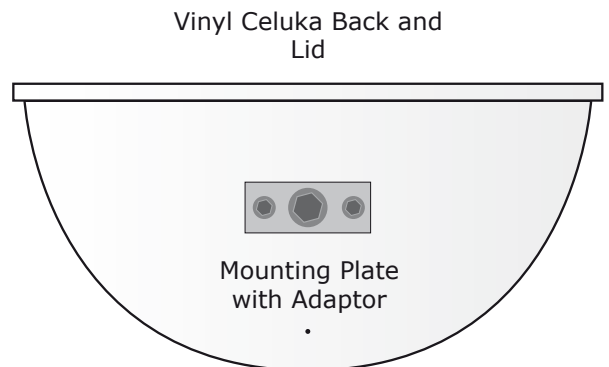

OUTDOOR HALF DOME MIRROR WITH MOUNTING BRACKET

Part Number	MI8535HO	MI8553HO
Total Size (AxB)	660x315mm	960x465mm
Mirror Face Diameter	600x300mm	900x450mm
Mirror Depth	140mm	205
Acrylic Thickness	2mm	2mm
Mounting Bracket Length (C)	190mm	190mm
Mounting Holes	4 x 11mm	4 x 11mm
Back and Lid	10mm Vinyl Celuka	10mm Vinyl Celuka

FRONT VIEW:

BACK VIEW:

SIDE VIEW: