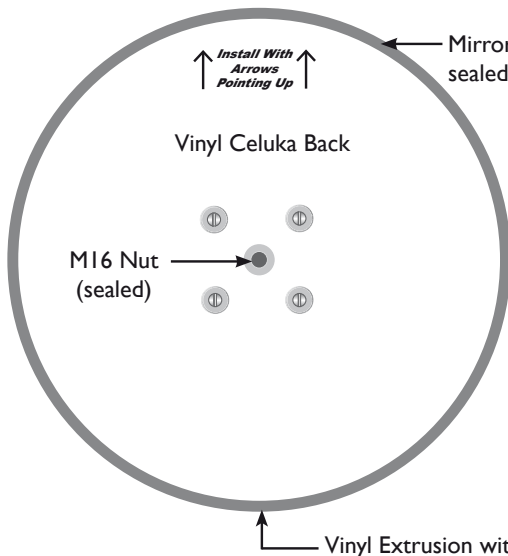

HEAVY DUTY ACRYLIC MIRROR WITH J-BRACKET

Part Number	M18044S	M18062S	M18114S
Total Diameter (A)	450mm	600mm	900mm
Mirror Face Diameter	440mm	590mm	872mm
Mirror Depth	31mm	41mm	59mm
Acrylic Thickness	2mm	2mm	3mm
Length of Bracket (B)	270mm	270mm	435mm
Size of Mounting Plate (C)	60x150mm	60x150mm	75x150mm
Back	10mm Vinyl Celuka	10mm Vinyl Celuka	10mm Vinyl Celuka

FRONT VIEW

REAR VIEW

ZINC PLATED HEAVY DUTY J-BRACKET