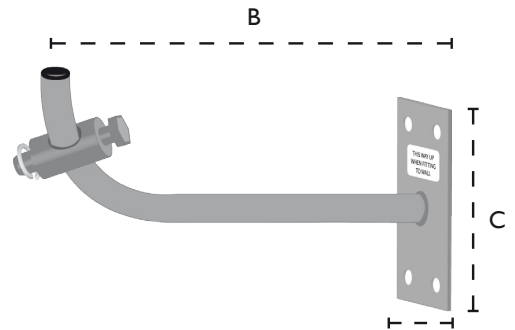

HEAVY DUTY ACRYLIC MIRROR WITH J-BRACKET

Part Number	M18044S	M18062S	M18114S
Total Diameter (A)	450mm	600mm	900mm
Mirror Face Diameter	440mm	590mm	872mm
Mirror Depth	31mm	41mm	59mm
Acrylic Thickness	2mm	2mm	3mm
Length of Bracket (B)	270mm	270mm	435mm
Size of Mounting Plate (C)	60x150mm	60x150mm	75x150mm
Back	10mm Vinyl Celuka	10mm Vinyl Celuka	10mm Vinyl Celuka

FRONT VIEW

REAR VIEW

ZINC PLATED HEAVY DUTY J-BRACKET