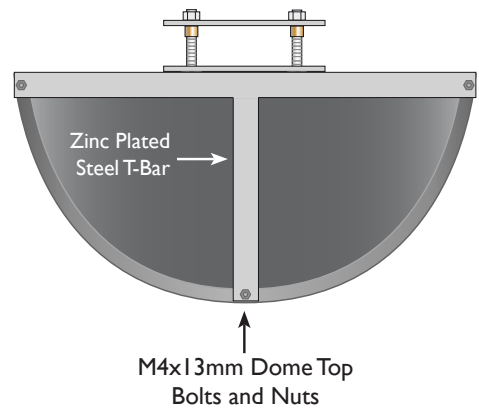

## FORK LIFT REAR VISION MIRROR HALF DOME T-BAR

Part Number	M19952T
Total Diameter (A)	320x155mm
Mirror Face Diameter	290x140mm
Mirror Depth	95mm
Acrylic Thickness	2mm
Length of Mounting Plates	120mm
Back	(No Back) Zinc Plated Steel T-Bar

FRONT VIEW:

BACK VIEW:

ZINC PLATED  
MOUNTING BRACKET: