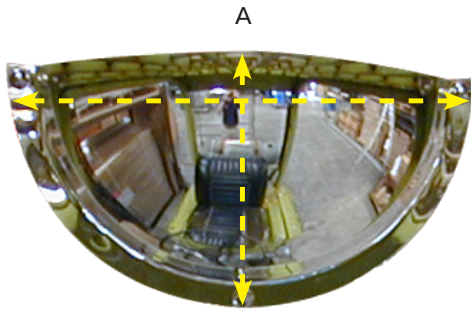

## FORK LIFT REAR VISION MIRROR HALF DOME T-BAR

Part Number	M19952T
Total Diameter (A)	320x155mm
Mirror Face Diameter	290x140mm
Mirror Depth	95mm
Acrylic Thickness	2mm
Length of Mounting Plates	120mm
Back	(No Back) Zinc Plated Steel T-Bar

FRONT VIEW:

BACK VIEW:

ZINC PLATED  
MOUNTING BRACKET: