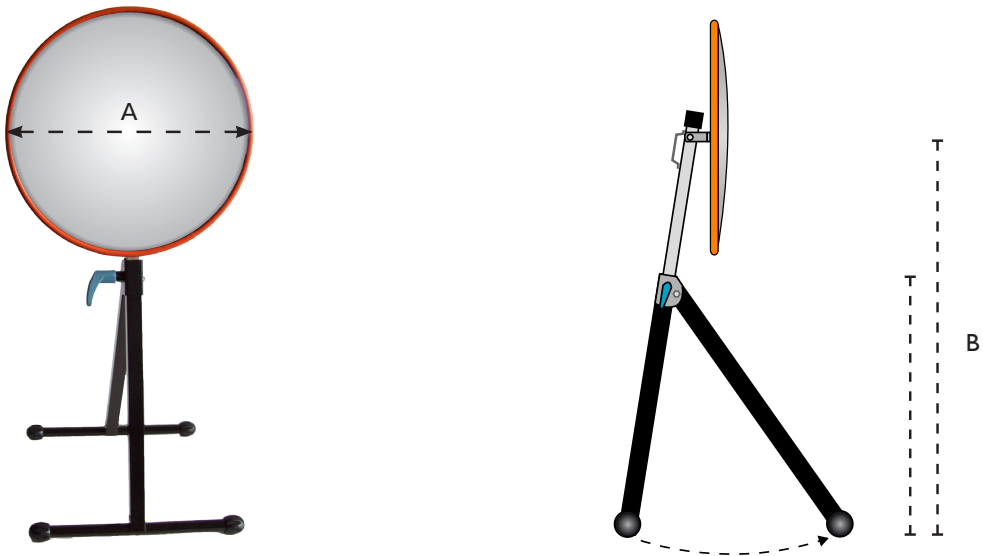

SECURIKEY®

PORTABLE LIGHT CHECKING MIRROR WITH STAND

Part Number	M20240
Total Diameter (A)	400mm
Mirror Face Diameter	390mm
Mirror Depth	33mm
Acrylic Thickness	2mm
Stand Height (B)	70 - 107mm
Back	*ACM

*ACM=Aluminium Composite Material

FRONT VIEW:

BACK VIEW: