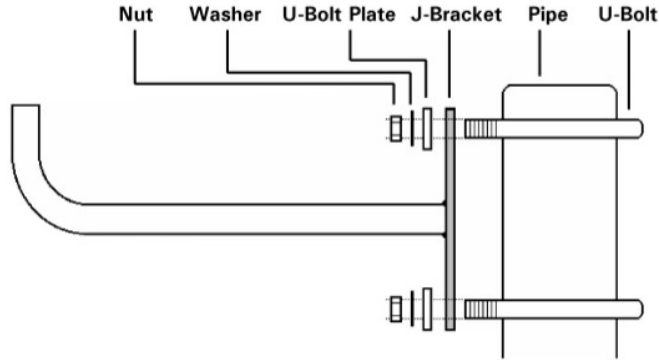

## Fitting Instructions For Exterior J-Bracket With U-Bolts

Figure 1.

U-BOLT	Mirror	300mm	450mm	600mm	760mm	800mm	900mm	1000mm	1200mm
<b>ACCESSORY PACK</b>	Size	(12")	(18")	(24")	(30")	(32")	(36")	(39")	(48")
<b>Code 21121</b>	Fig. No.	2	2	2	3	N/A	N/A	N/A	N/A
60mm (2 1/2") U-Bolt									
<b>Code 21122</b>	Fig. No.	2	2	2	2	3	3	3	3
75mm (3") U-Bolt									
<b>De Luxe Outdoor/Exterior</b>									
75mm (3") U-Bolt Only	Fig. No.	N/A	N/A	N/A	3	N/A	3	N/A	3

Note: Because of the weight and wind factor, 800mm (32"), 900mm (36"), 1000mm (39") and 1200mm (48") Exterior Mirrors should be fitted to a 75mm (3") post only.

Figure 2.

Figure 3.

**Note:** Offset position of U-Bolt Plate