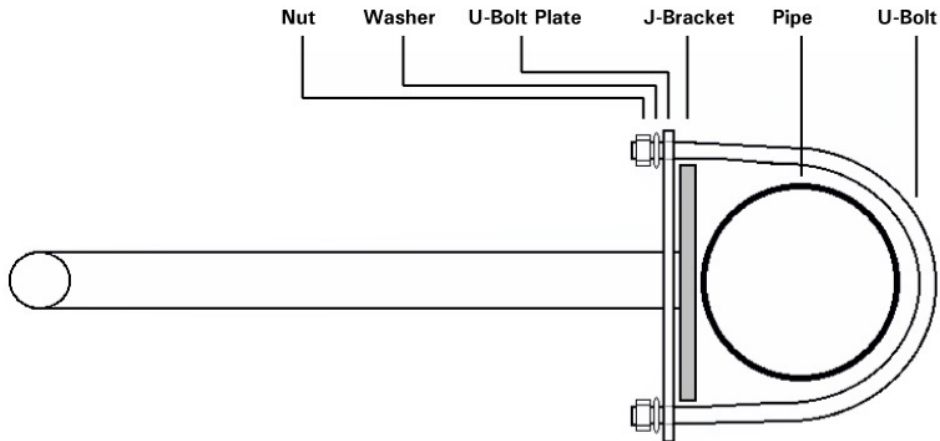

## Fitting Instructions For Exterior J-Bracket With U-Bolts

Figure 1.

U-BOLT	Mirror	300mm	450mm	600mm	760mm	800mm	900mm	1000mm	1200mm
<b>ACCESSORY PACK</b>	Size	(12")	(18")	(24")	(30")	(32")	(36")	(39")	(48")
<b>Code 21121</b>	Fig. No.	2	2	2	3	N/A	N/A	N/A	N/A
60mm (2 1/2") U-Bolt									
<b>Code 21122</b>	Fig. No.	2	2	2	2	3	3	3	3
75mm (3") U-Bolt									
<b>De Luxe Outdoor/Exterior</b>									
75mm (3") U-Bolt Only	Fig. No.	N/A	N/A	N/A	3	N/A	3	N/A	3

Note: Because of the weight and wind factor, 800mm (32"), 900mm (36"), 1000mm (39") and 1200mm (48") Exterior Mirrors should be fitted to a 75mm (3") post only.

Figure 2.

Figure 3.

**Note:** Offset position of U-Bolt Plate