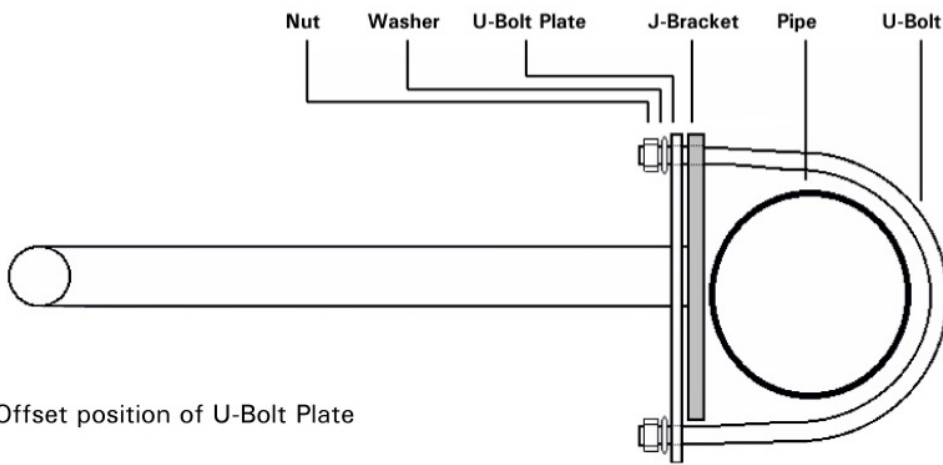

## Fitting Instructions For Exterior J-Bracket With U-Bolts

Figure 1.

U-BOLT	Mirror	300mm	450mm	600mm	760mm	800mm	900mm	1000mm	1200mm
<b>ACCESSORY PACK</b>	Size	(12")	(18")	(24")	(30")	(32")	(36")	(39")	(48")
<b>Code 21121</b>	Fig. No.	2	2	2	3	N/A	N/A	N/A	N/A
60mm (2 1/2") U-Bolt									
<b>Code 21122</b>	Fig. No.	2	2	2	2	3	3	3	3
75mm (3") U-Bolt									
<b>De Luxe Outdoor/Exterior</b>									
75mm (3") U-Bolt Only	Fig. No.	N/A	N/A	N/A	3	N/A	3	N/A	3

Note: Because of the weight and wind factor, 800mm (32"), 900mm (36"), 1000mm (39") and 1200mm (48") Exterior Mirrors should be fitted to a 75mm (3") post only.

Figure 2.

Figure 3.

**Note:** Offset position of U-Bolt Plate